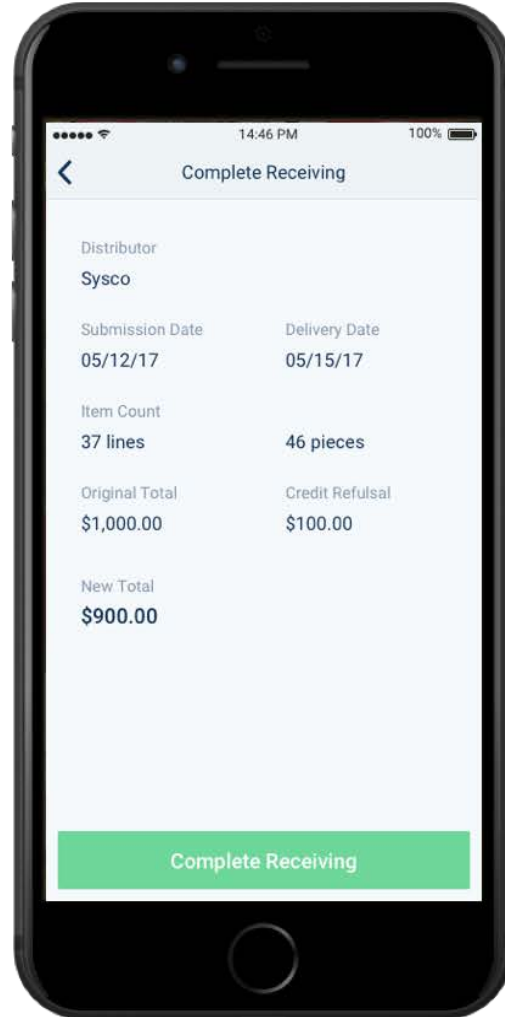

RECEIVE

INVENTORY