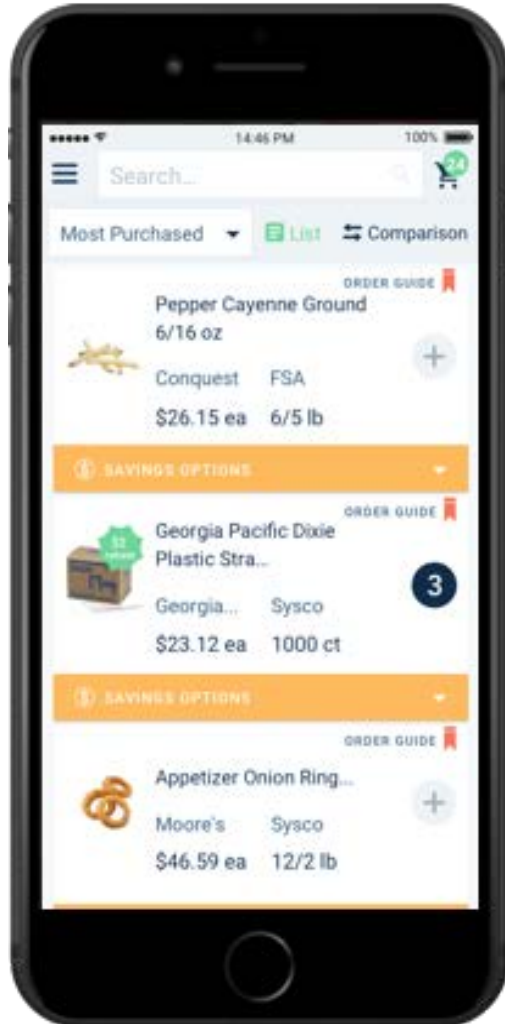

FOOD BAM

+

 **eyenalyze**

MORE OPTIONS AND MORE CONTROL

ORDER

CUSTOMIZE

SEARCH

SAVE

PAY

RECEIVE

INVENTORY

ANALYTICS

Search...

Most Purchased | List | Comparison

Edit | Purchase | **Analytics**

Yellow Onion