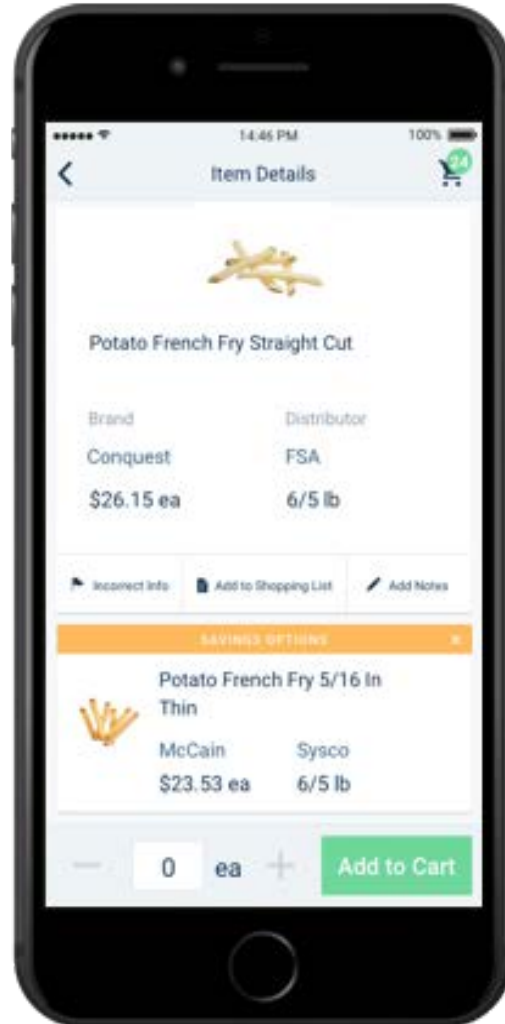

FOOD BAM

+

 **eyenalyze**

MORE OPTIONS AND MORE CONTROL

ORDER

CUSTOMIZE

SEARCH

SAVE

PAY

RECEIVE

INVENTORY

ANALYTICS

Search...

Most Purchased | List | Comparison

Edit | Purchase | **Analytics**

Yellow Onion