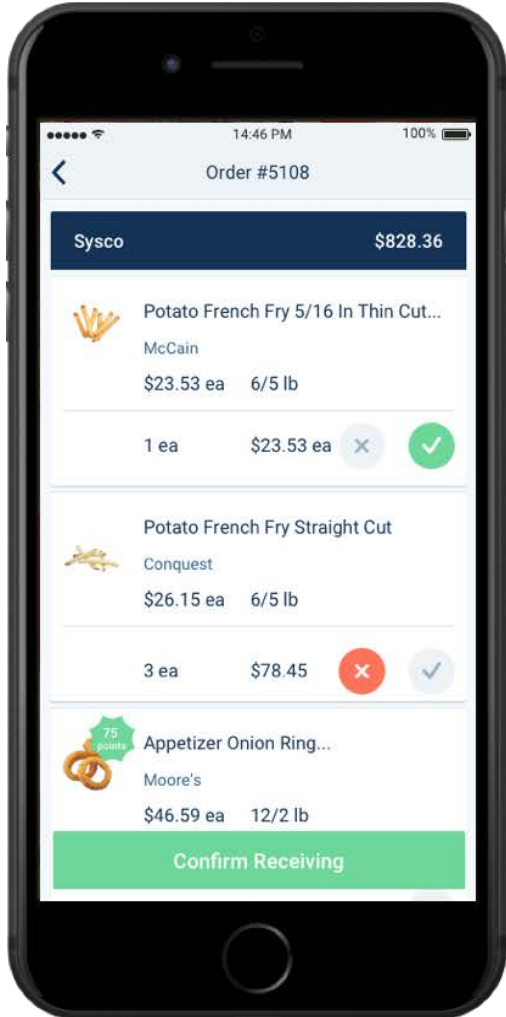

FOOD BAM

+

 **eyenalyze**

MORE OPTIONS AND MORE CONTROL

ORDER

CUSTOMIZE

SEARCH

SAVE

PAY

RECEIVE

INVENTORY

ANALYTICS

Search...

Most Purchased | List | Comparison

Edit | Purchase | **Analytics**

Yellow Onion