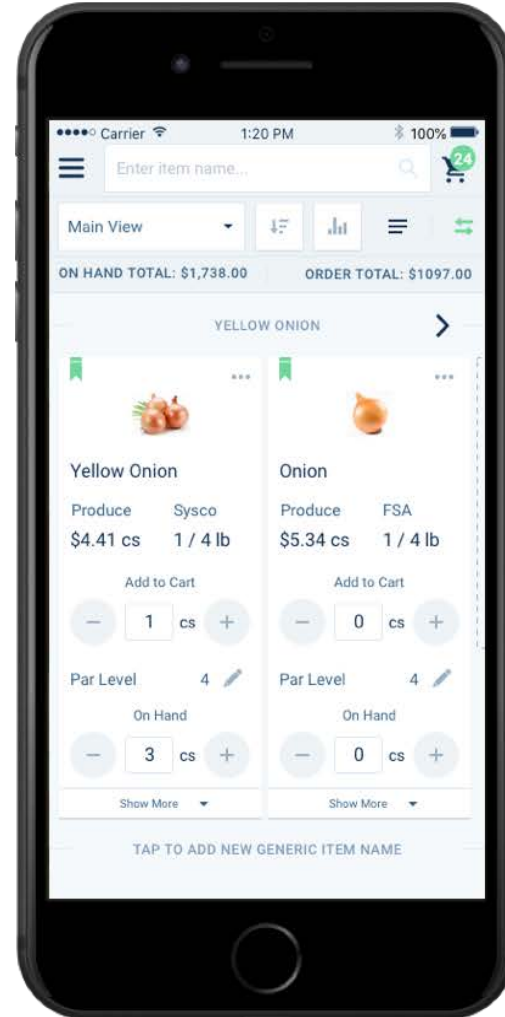

FOOD BAM

+

 **eyenalyze**

MORE OPTIONS AND MORE CONTROL

ORDER

CUSTOMIZE

SEARCH

SAVE

PAY

RECEIVE

INVENTORY

ANALYTICS

Search...

Most Purchased | List | Comparison

Edit | Purchase | **Analytics**

Yellow Onion

Tomatoes >

Tomatoes 5x6*	Tomatoes 5x6*
Sysco	FSA
Jan \$7.56 cs	Jan \$8.67 cs
Feb \$7.11 cs	Feb \$9.33 cs
Mar \$7.20 cs	Mar \$9.23 cs
Apr \$7.36 cs	Apr \$8.72 cs
May \$7.36 cs	May \$8.64 cs
Jun \$7.39 cs	Jun \$8.44 cs