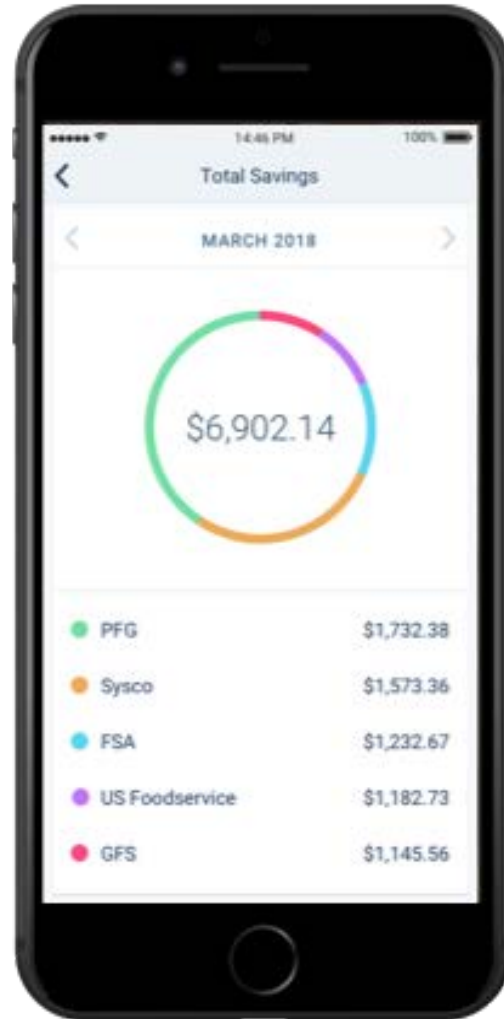

FOOD BAM

+

 **eyenalyze**

MORE OPTIONS AND MORE CONTROL

ORDER

CUSTOMIZE

SEARCH

SAVE

PAY

RECEIVE

INVENTORY

ANALYTICS

Search...

Most Purchased | List | Comparison

Edit | Purchase | **Analytics**

Yellow Onion

Tomatoes >

Tomatoes 5x6*	Tomatoes 5x6*
Sysco	FSA
Jan \$7.56 cs	Jan \$8.67 cs
Feb \$7.11 cs	Feb \$9.33 cs
Mar \$7.20 cs	Mar \$9.23 cs
Apr \$7.36 cs	Apr \$8.72 cs
May \$7.36 cs	May \$8.64 cs
Jun \$7.39 cs	Jun \$8.44 cs