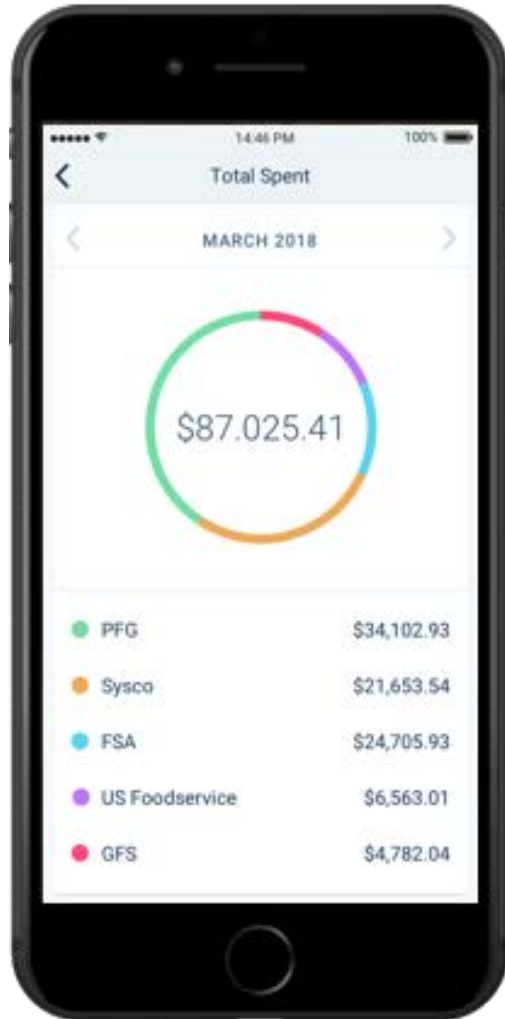

FOOD BAM

+

 **eyenalyze**

MORE OPTIONS AND MORE CONTROL

ORDER

CUSTOMIZE

SEARCH

SAVE

PAY

RECEIVE

INVENTORY

ANALYTICS

Search...

Most Purchased | List | Comparison

Edit | Purchase | **Analytics**

Yellow Onion

Tomatoes >

Tomatoes 5x6*	Tomatoes 5x6*
Sysco	FSA
Jan \$7.56 cs	Jan \$8.67 cs
Feb \$7.11 cs	Feb \$9.33 cs
Mar \$7.20 cs	Mar \$9.23 cs
Apr \$7.36 cs	Apr \$8.72 cs
May \$7.36 cs	May \$8.64 cs
Jun \$7.39 cs	Jun \$8.44 cs